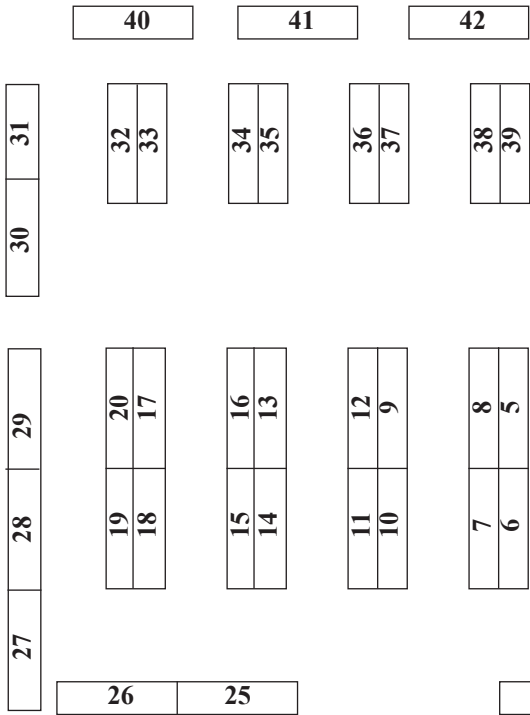

CAFE

ENTRANCE

FLOOR PLAN AND LAYOUT OF STALLS

MEZZANINE LEVEL AND FIRST FLOOR LEVELS